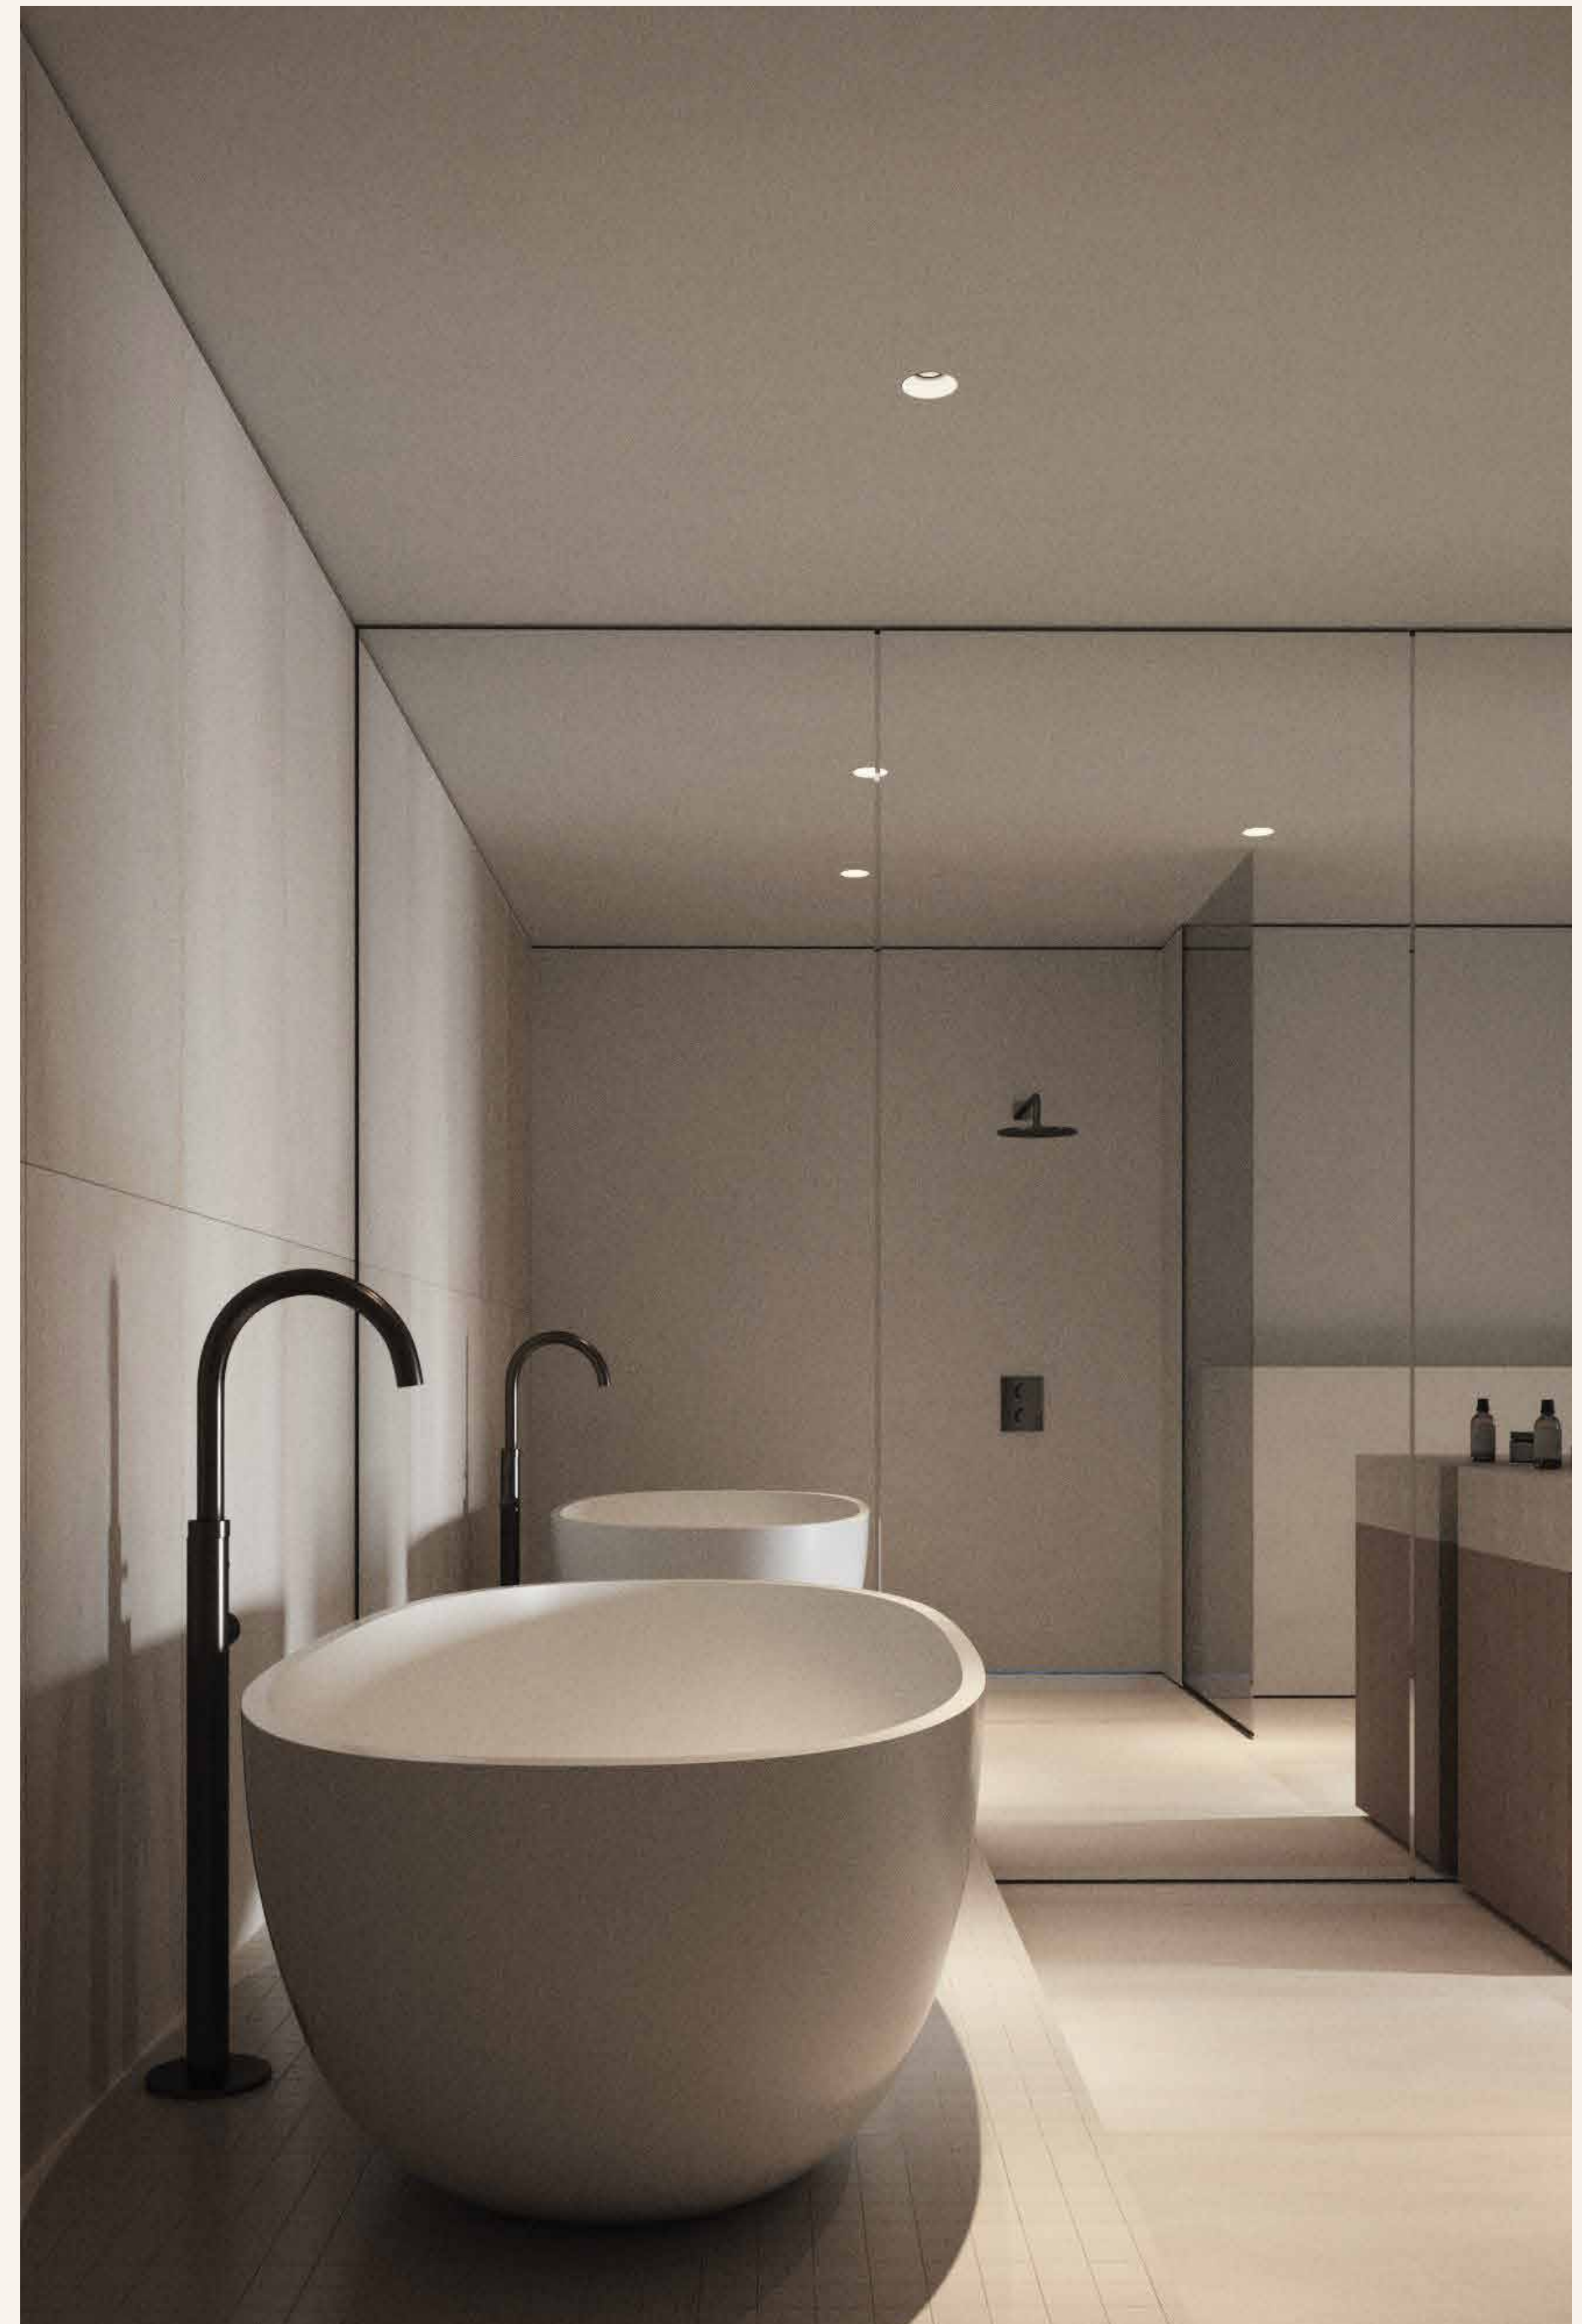

## Jumeirah Living Zaabeel

Spanning an impressive 270m<sup>2</sup>, this penthouse boasts three bedrooms alongside a maid's room.

The project underwent a complete transformation, starting with the MEP system built from the ground up.

Furthermore, a bedroom was ingeniously redesigned into a lavish master dressing room with an adjoining sauna and shower. The new design also seamlessly integrated hidden AC grilles and connected all functions with a cutting-edge home automation system.