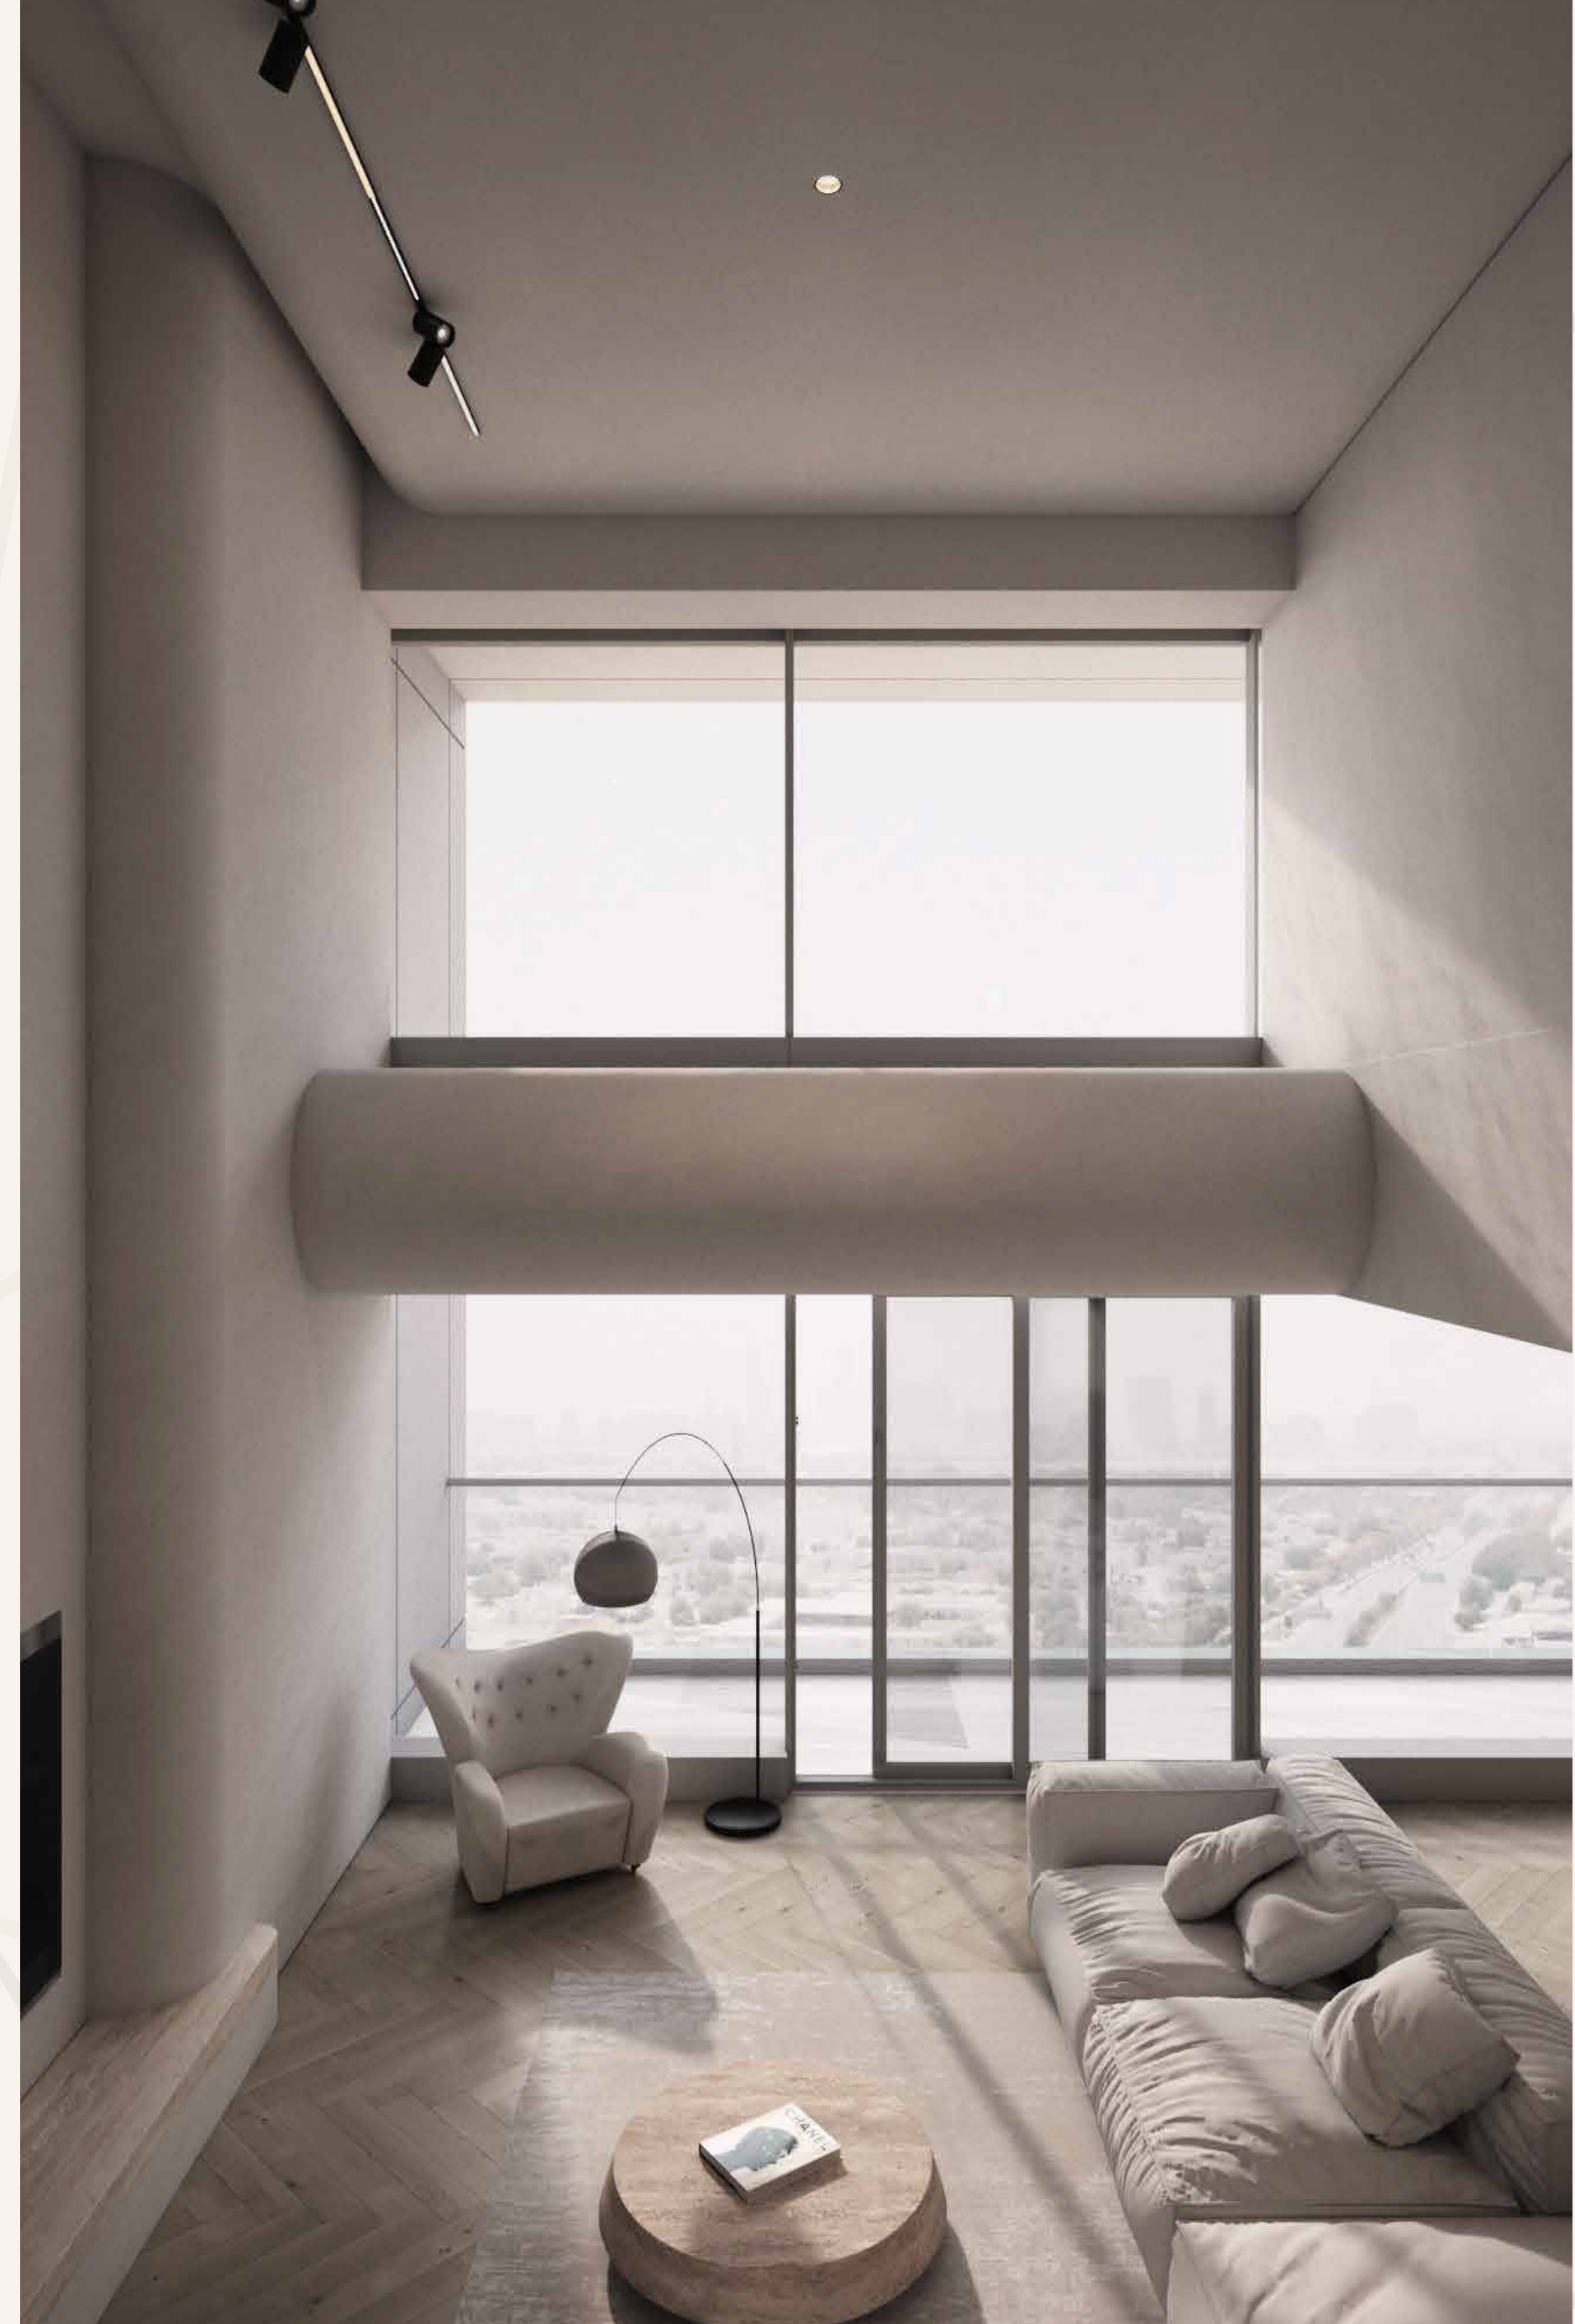

Residential

Jumeirah Living Zaabeel

Spanning an impressive 270m², this penthouse boasts three bedrooms alongside a maid's room.

The project underwent a complete transformation, starting with the MEP system built from the ground up.

Each piece of furniture was meticulously crafted to suit the bespoke design, complemented by detailed joinery work that adorned wardrobes, kitchens, decorative cladding, and flooring.

The pièce de résistance? A stunning glass staircase featuring floating steps and concealed lighting.